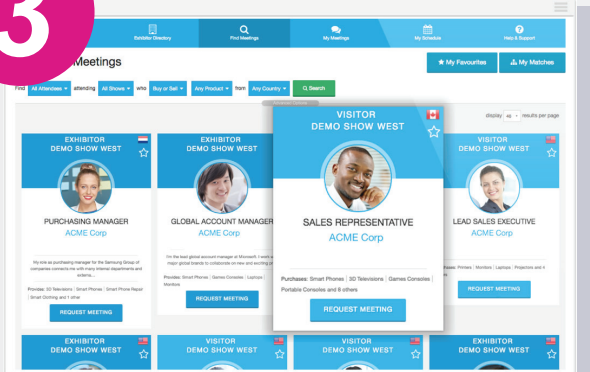

'Connect Me' is a complimentary networking tool to help you find & book meetings with new business contacts at World Travel Market London 2019.

1

Once you've registered for your visitor or exhibitor badge you will receive a link to access your personal meetings profile.

2

Update your profile, so other people can find you. Your contact details are only exchanged with your confirmed meetings.

3

Search for contacts by job title, company, business type or, use the automatic suggestions to find your perfect match.

4

Send & receive invitations with high level contacts & arrange meetings on exhibitor stands.

5

With a PDF schedule, SMS reminders & help from our onsite concierge team, you will arrive at your appointments on time.