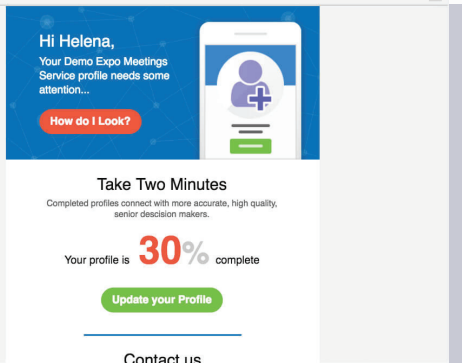

'Connect Me' is a complimentary networking tool to help you find & book meetings with new business contacts at World Travel Market London 2019.

1

Once you've registered for your visitor or exhibitor badge you will receive a link to access your personal meetings profile.

2

Update your profile, so other people can find you. Your contact details are only exchanged with your confirmed meetings.

3

Search for contacts by job title, company, business type or, use the automatic suggestions to find your perfect match.