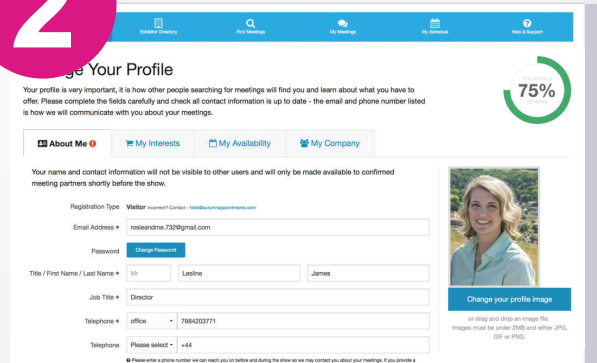

'Connect Me' is a complimentary networking tool to help you find & book meetings with new business contacts at World Travel Market London 2019.

1

Once you've registered for your visitor or exhibitor badge you will receive a link to access your personal meetings profile.

2

Update your profile, so other people can find you. Your contact details are only exchanged with your confirmed meetings.

3

Search for contacts by job title, company, business type or, use the automatic suggestions to find your perfect match.

4

Send & receive invitations with high level contacts & arrange meetings on exhibitor stands.

5

With a PDF schedule, SMS reminders & help from our onsite concierge team, you will arrive at your appointments on time.