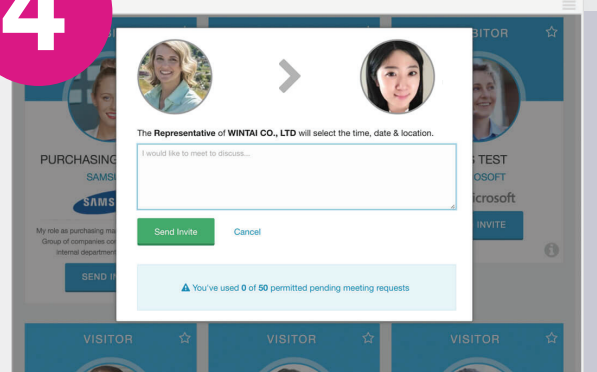

2

Update your profile, so other people can find you. Your contact details are only exchanged with your confirmed meetings.

3

Search for contacts by job title, company, business type or, use the automatic suggestions to find your perfect match.

4

Send & receive invitations with high level contacts & arrange meetings on exhibitor stands.

5

With a PDF schedule, SMS reminders & help from our onsite concierge team, you will arrive at your appointments on time.