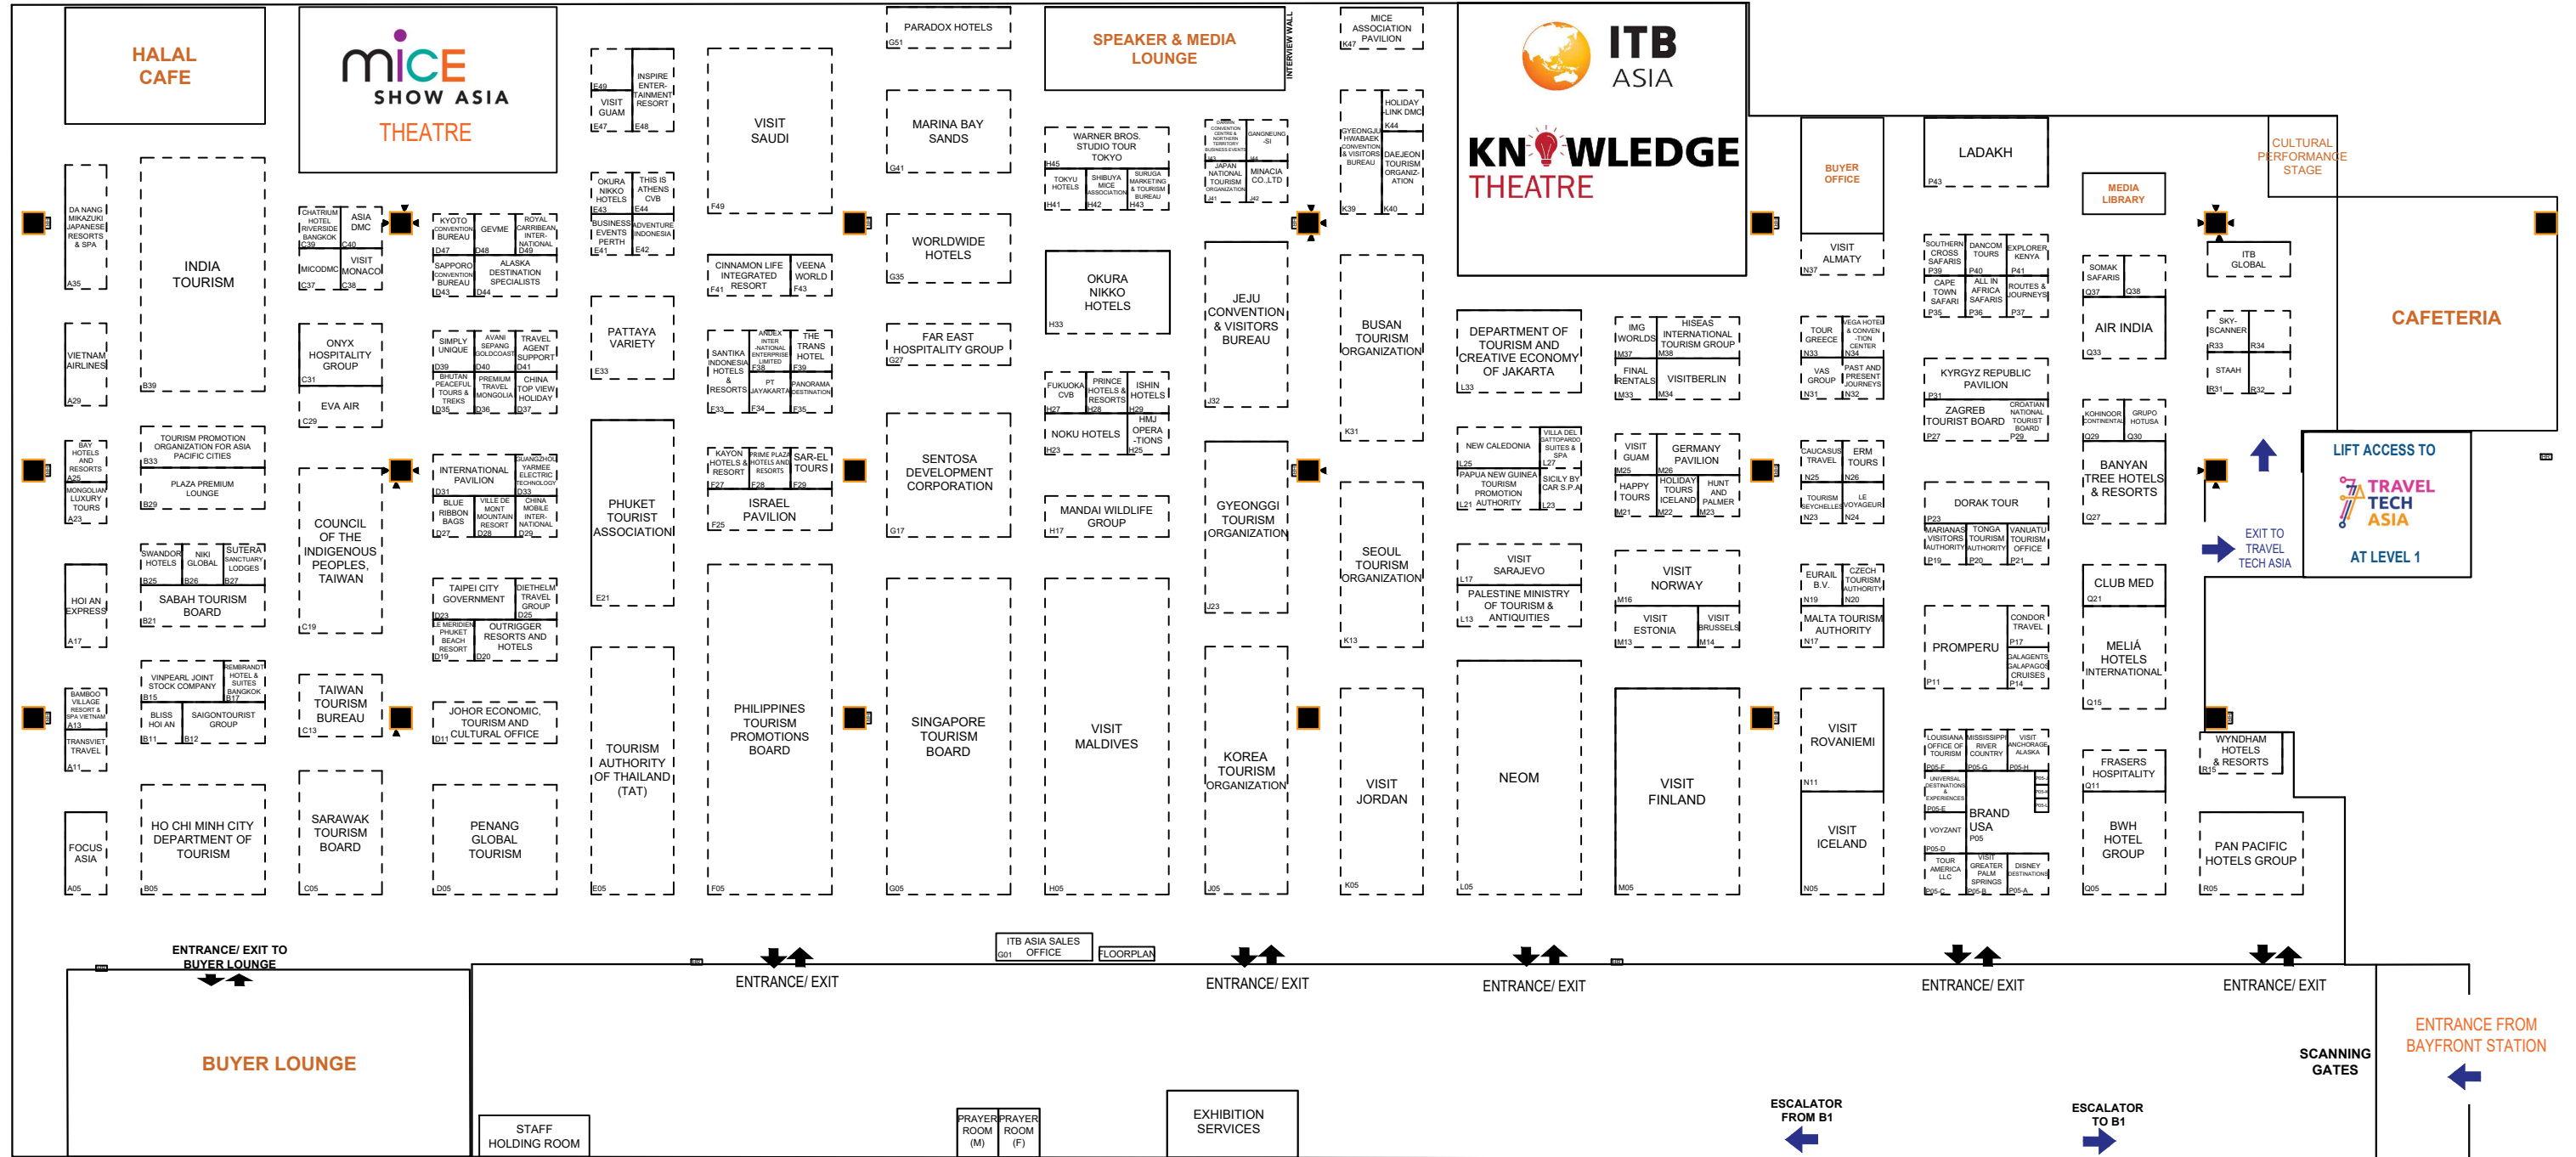

# ITB ASIA | MICE SHOW ASIA | TRAVEL TECH ASIA 2023

25 - 27 OCTOBER 2023  
LEVEL 1 AND BASEMENT 2, SANDS EXPO AND CONVENTION CENTRE, SINGAPORE

## BASEMENT 2 - ITB ASIA & MICE SHOW ASIA

- Notes:
- All booth registration and location confirmation are subject to first-come-first-serve basis, according to contract submission date.
  - In allocating the stand Messe Berlin (Singapore) will take into account the way in which a particular event is subdivided, as well as the space that is available. Messe Berlin (Singapore) will endeavor to meet specific requirements for stand locations whenever possible.
  - The exhibitor should accept that changes may take place in the situation on other stands at the beginning of the event, compared with the time at which initial acceptance was granted. No claims for damages by either party can be entertained.
  - Please refer to the Terms and Conditions for more details.

**LEGEND:**

- Closed Sides
- - - Open Sides
- Pillars
- Fire Hose Reel